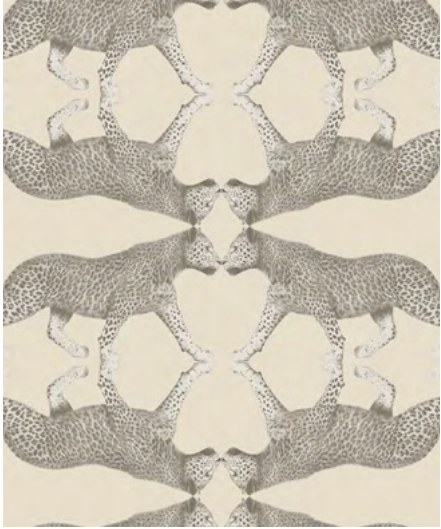

# JOMON

NHW1009 NATURAL

NHW1010 LIGHT NATURAL

NHW1011 NAVY BLUE

NHW1012 LIGHT GREY

NHW1013 SAGE

NHW1032 NATURAL

NHW1033 GOLD